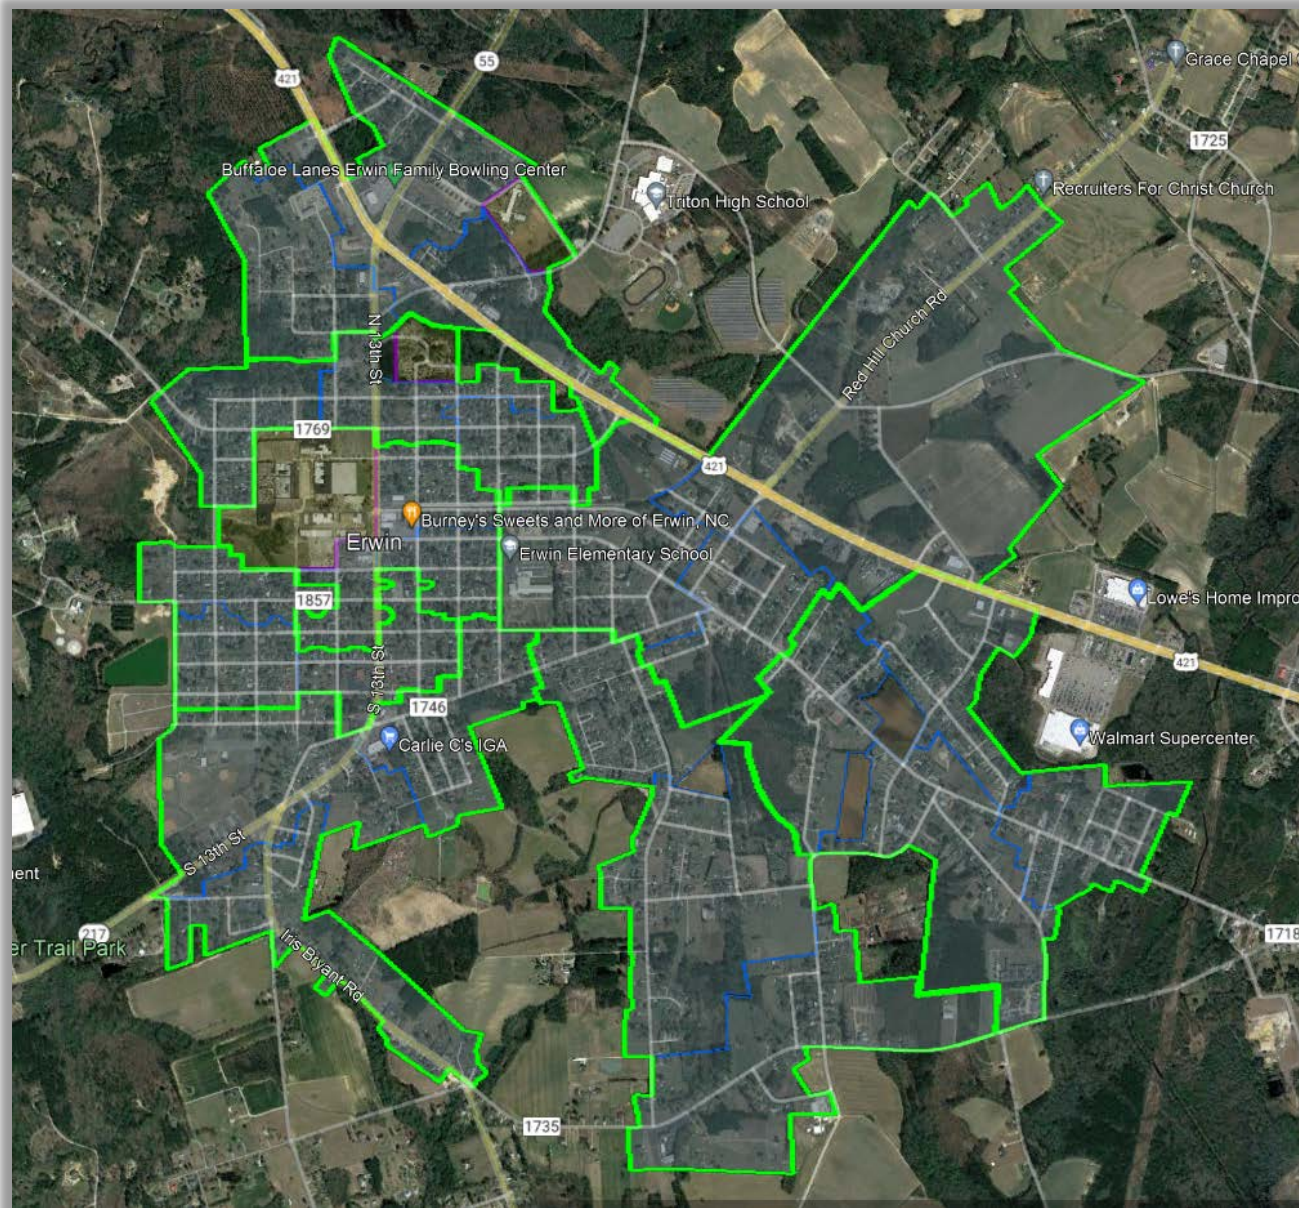

# Harnett County Status Update

**Harnett FWA – Phase I**  
Deployment in progress

**Cokesbury Fiber**  
Connecting 65+ Customers

**Erwin Deployment**  
Design / Permitting

**GREAT Grant 2.0**  
TBD 2023

# Erwin High Level Design – Phase 1

39 Miles of Fiber

2,447 HH Passed

7-month Deployment

# Projected Timeline for Erwin

\* Weather and supply chain restraints may delay timeline