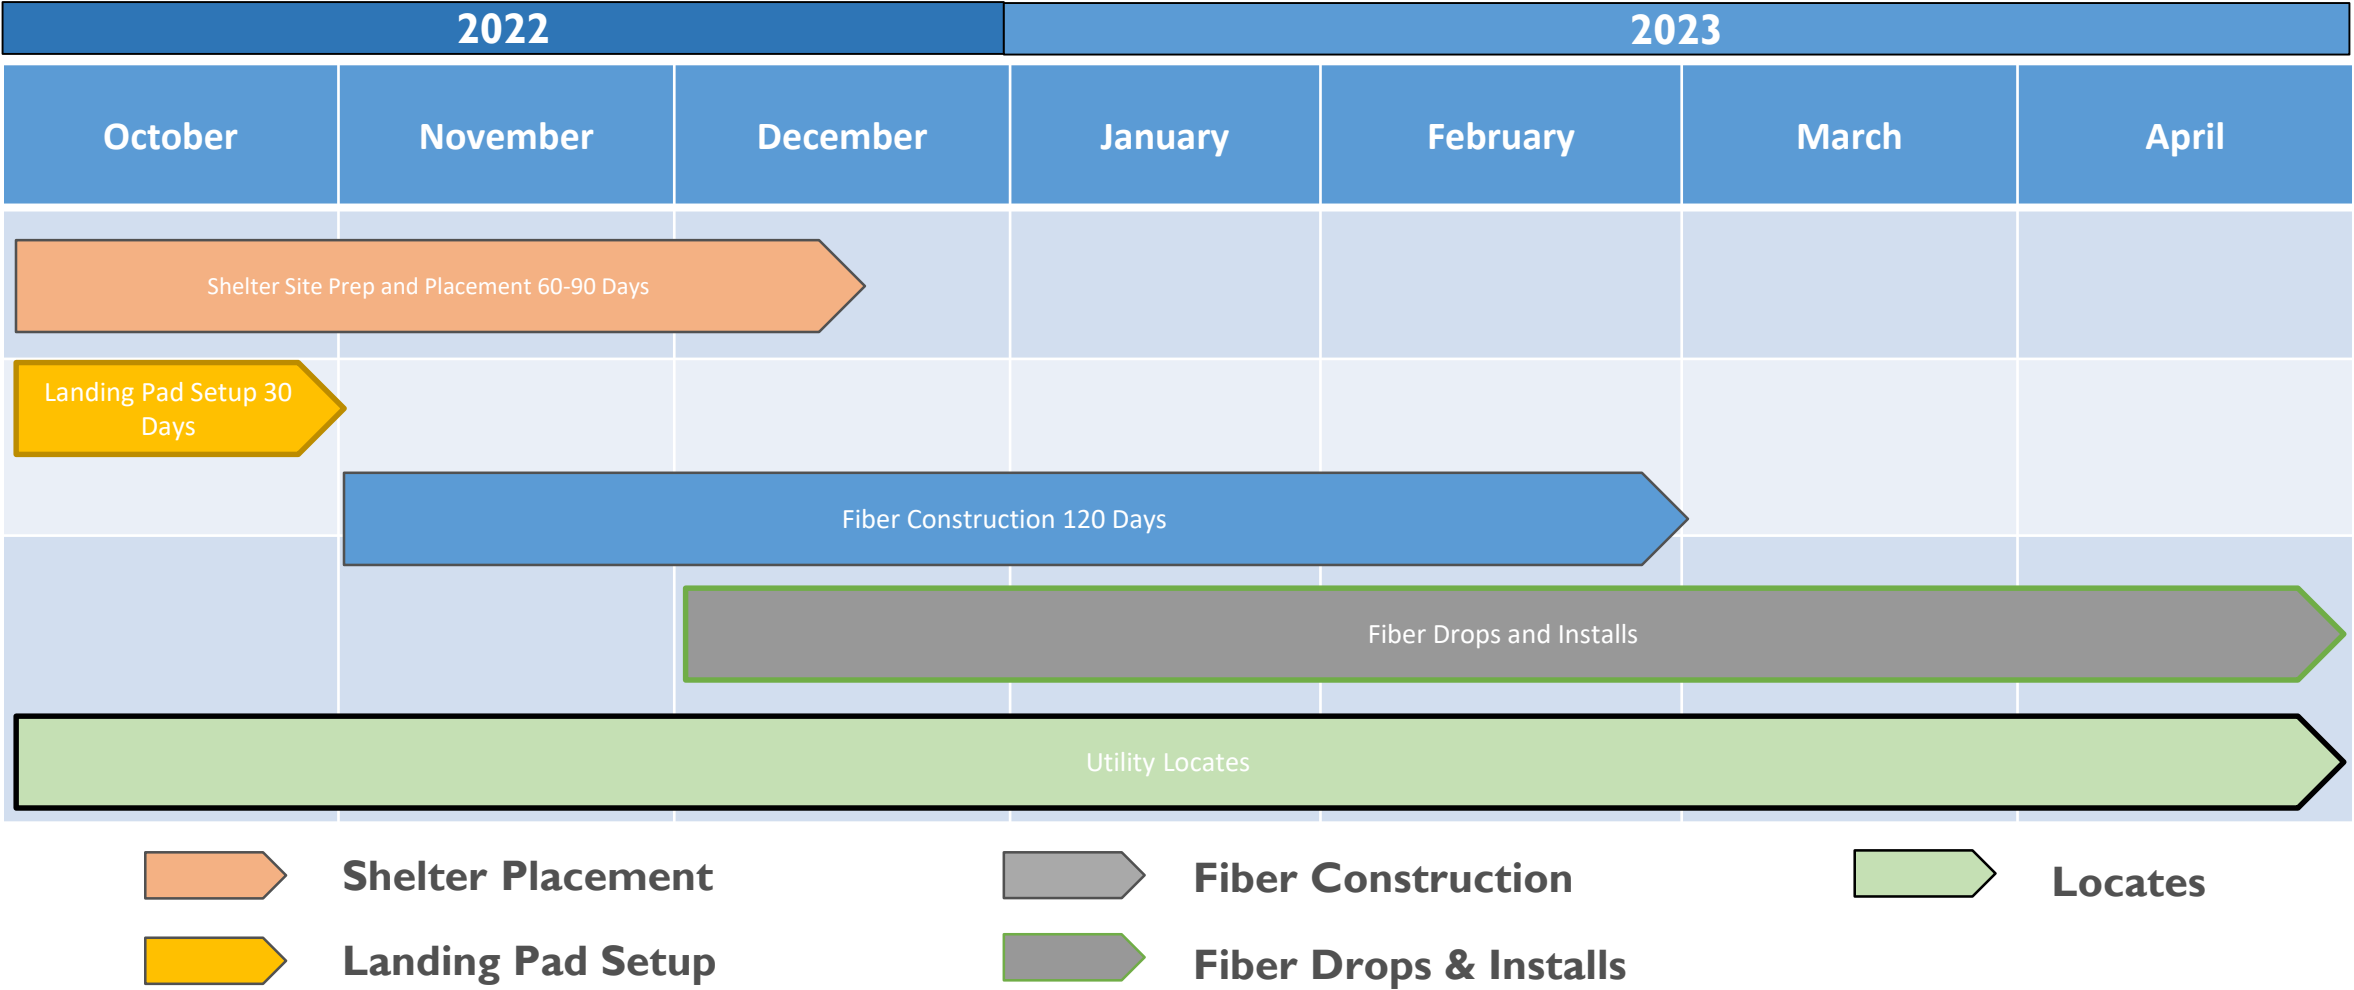

# Erwin High Level Design – Phase 1

39 Miles of Fiber

2,447 HH Passed

7-month Deployment

# Projected Timeline for Erwin

\* Weather and supply chain restraints may delay timeline